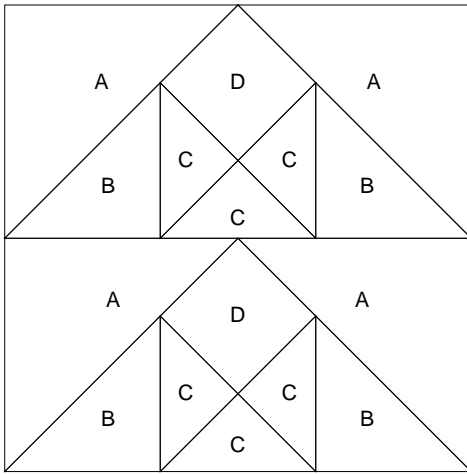

# Hill and Valley

Key Block (37/100 actual size)

[www.QuiltBlockLibrary.com](http://www.QuiltBlockLibrary.com)

# Hill and Valley

Key Block (27/100 actual size)

## Cutting Diagrams