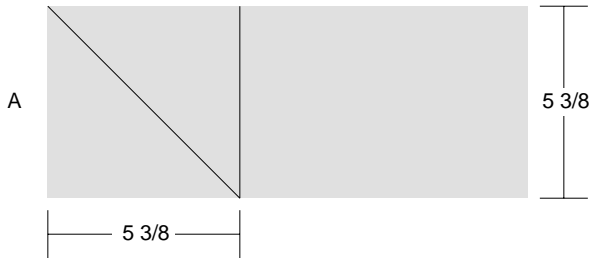

Cutting Diagrams