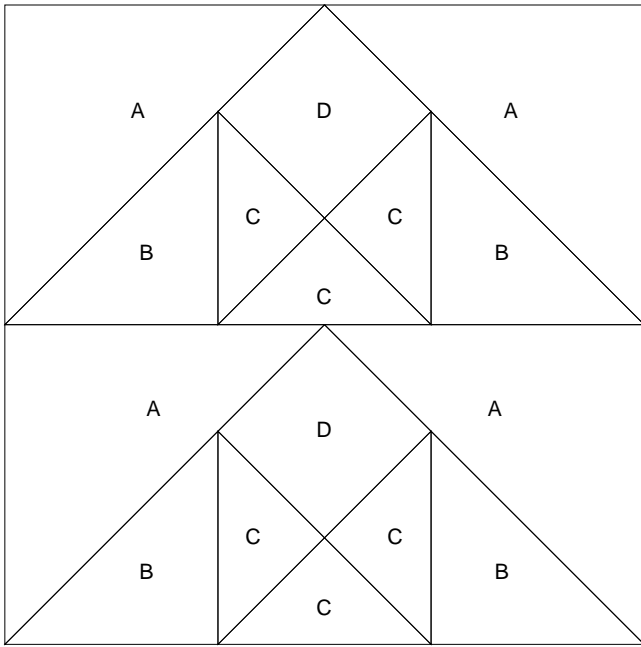

# Hill and Valley - 9 inch block

# Hill and Valley

Key Block (37/100 actual size)

[www.QuiltBlockLibrary.com](http://www.QuiltBlockLibrary.com)

# Hill and Valley

Key Block (27/100 actual size)

## Cutting Diagrams