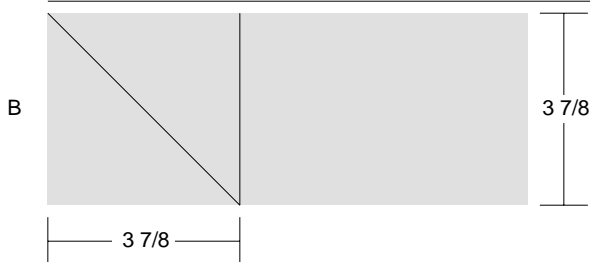

Cutting Diagrams